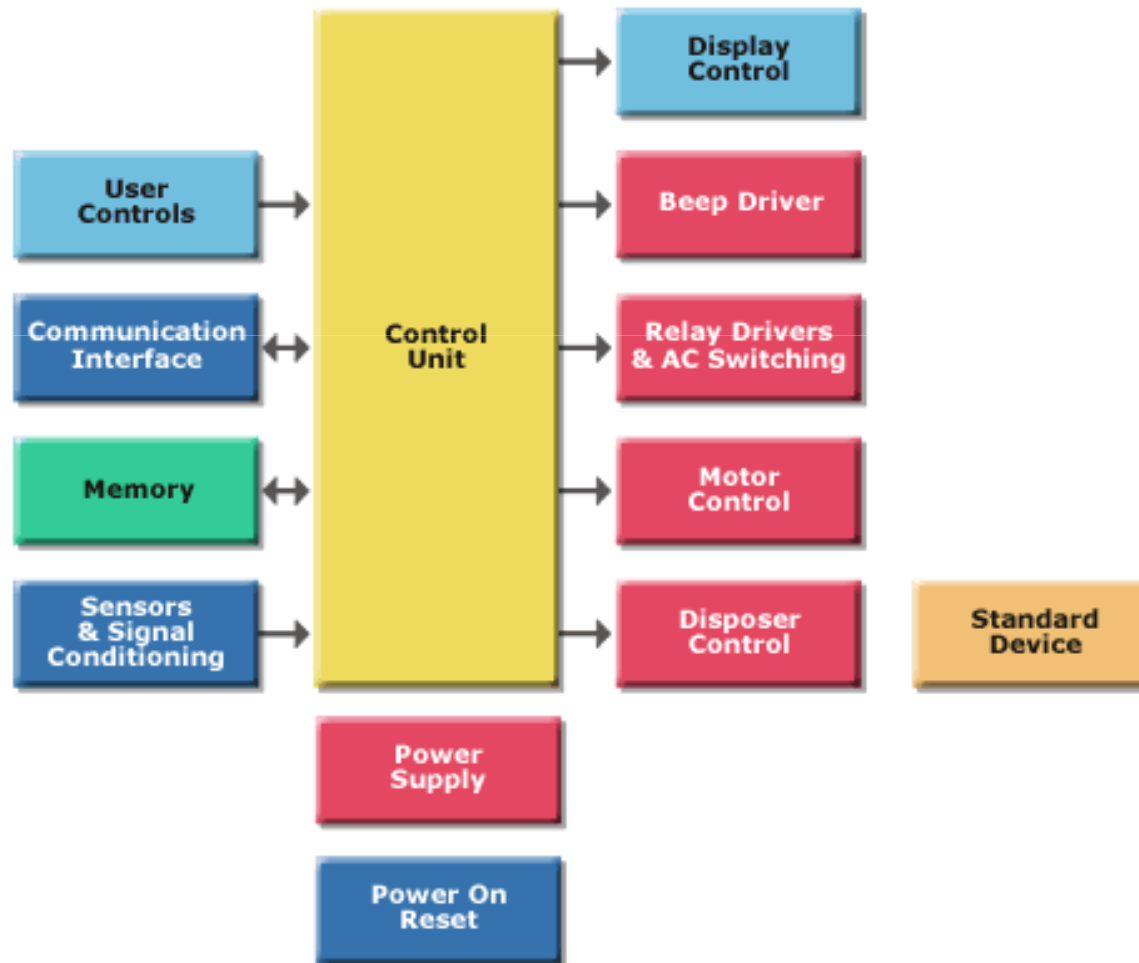

# Dishwasher

Dishwasher

# Dishwasher

- **User Controls**

- Touch Key ICs
- Touch Screen ICs
- Touch Sensing MCUs

- **Communication Interface**

- LVDS
- RS232/485
- Ethernet
- Power Line Modem

- **Memory**

- Serial EEPROM
- Dual Interface EEPROM