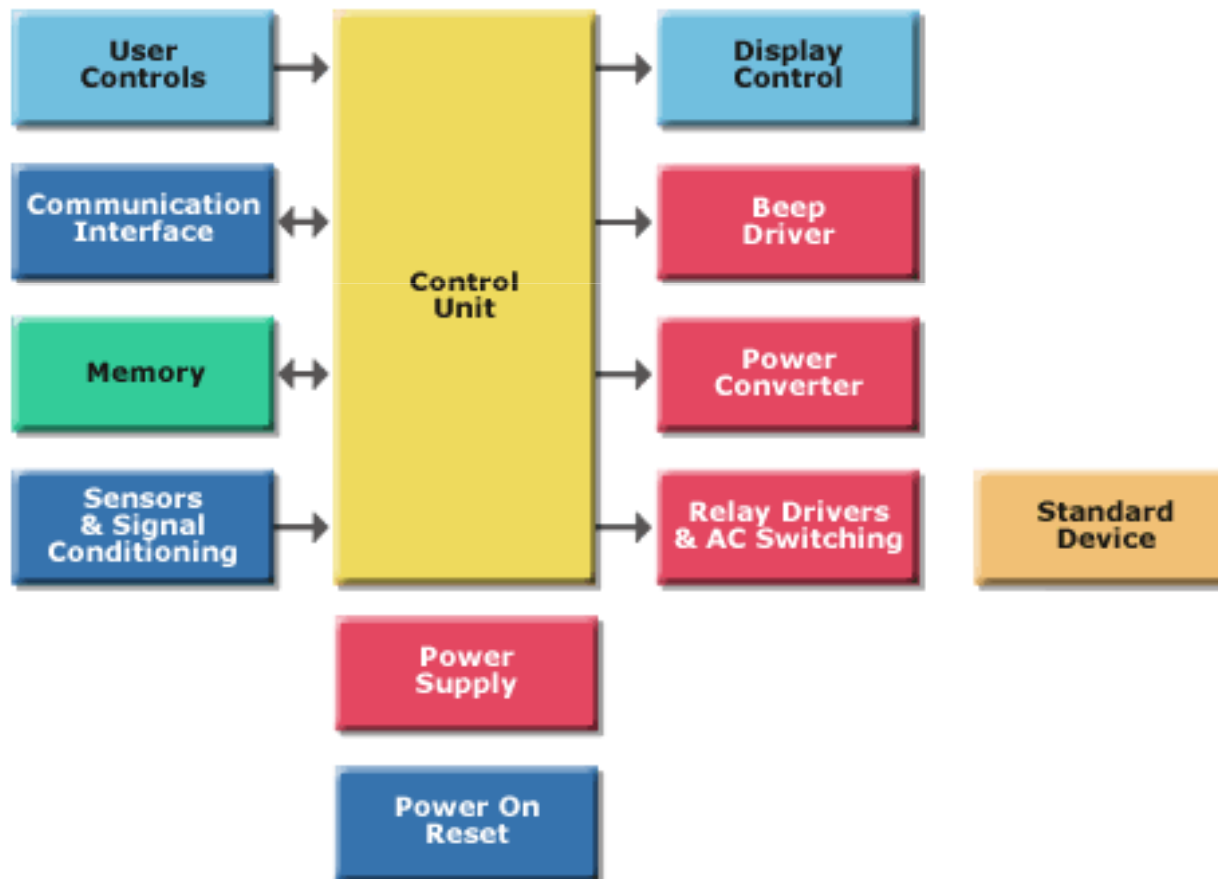

Induction Cooking

Induction Cooking