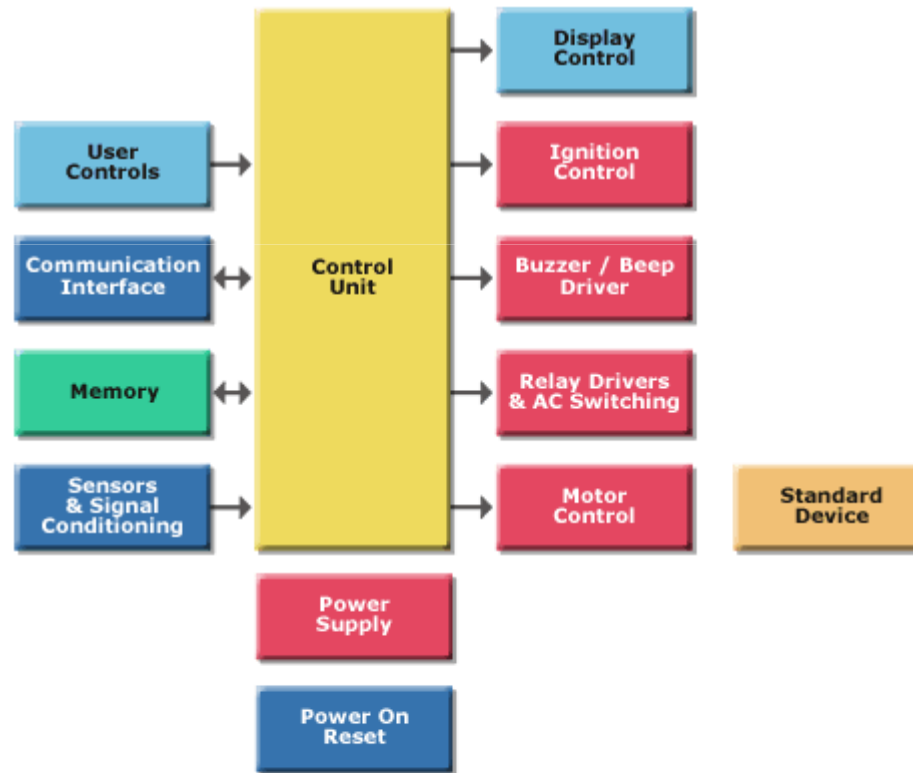

Gas & Electric Dryer

Gas & Electric Dryer